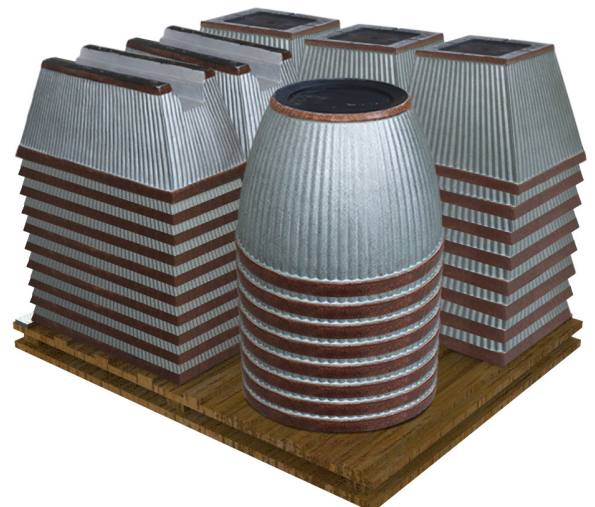

PANAREA & VIVARA PALLET

GRIFFIN# 81250924 | 24 Pieces

Vendor#	Pcs.	Description	UPC	In Season Dealer Price	Discounted Price
CRM-091837G	1	Panarea & Vivara Pallet	40684143091835	\$1,119.69	\$788.54
CRM-091714	2	15" Panarea Planter Deep Sea Blue	684143091714	\$55.78	\$39.29
CRM-091721	2	15" Panarea Planter Moss Green	684143091721	\$55.78	\$39.29
CRM-091738	2	15" Panarea Planter Rustic Brown & White	684143091738	\$55.78	\$39.29
CRM-091745	2	12" Panarea Planter Deep Sea Blue	684143091745	\$35.95	\$25.32
CRM-091752	2	12" Panarea Planter Moss Green	684143091752	\$35.95	\$25.32
CRM-091769	2	12" Panarea Planter Rustic Brown & White	684143091769	\$35.95	\$25.32
CRM-091776	2	16" Vivara Planter Antique Blue	684143091776	\$58.94	\$41.51
CRM-091783	2	16" Vivara Planter 3-Layer Teal	684143091783	\$58.94	\$41.51
CRM-091790	2	16" Vivara Planter Red Cocktail	684143091790	\$58.94	\$41.51
CRM-091806	2	12" Vivara Planter Antique Blue	684143091806	\$35.95	\$25.32
CRM-091813	2	12" Vivara Planter 3-Layer Teal	684143091813	\$35.95	\$25.32
CRM-091820	2	12" Vivara Planter Red Cocktail	684143091820	\$35.95	\$25.32

WESTLAKE PALLET

GRIFFIN# 81250841 | 79 Pieces | *Plastic Container*

Vendor#	Pcs.	Description	UPC	In Season Dealer Price	Discounted Price
HDR-064053G	1	Westlake Pallet	684143064053	\$1,684.76	\$1,027.67
HDR-064787	34	10" Westlake Round Planter in Rustic Galvanized Finish	684143064787	\$11.02	\$6.72
HDR-054795	11	15" Westlake Round Planter in Rustic Galvanized Finish	684143054795	\$16.91	\$10.31
HDR-046868	8	20.5" Westlake Round Planter in Rustic Galvanized Finish	684143046868	\$27.82	\$16.97
HDR-046851	16	16" Westlake Square Planter in Rustic Galvanized Finish	684143046851	\$35.13	\$21.43
HDR-054818	10	24" Westlake Deck Rail Planter in Rustic Galvanized Finish	684143054818	\$34.40	\$20.98